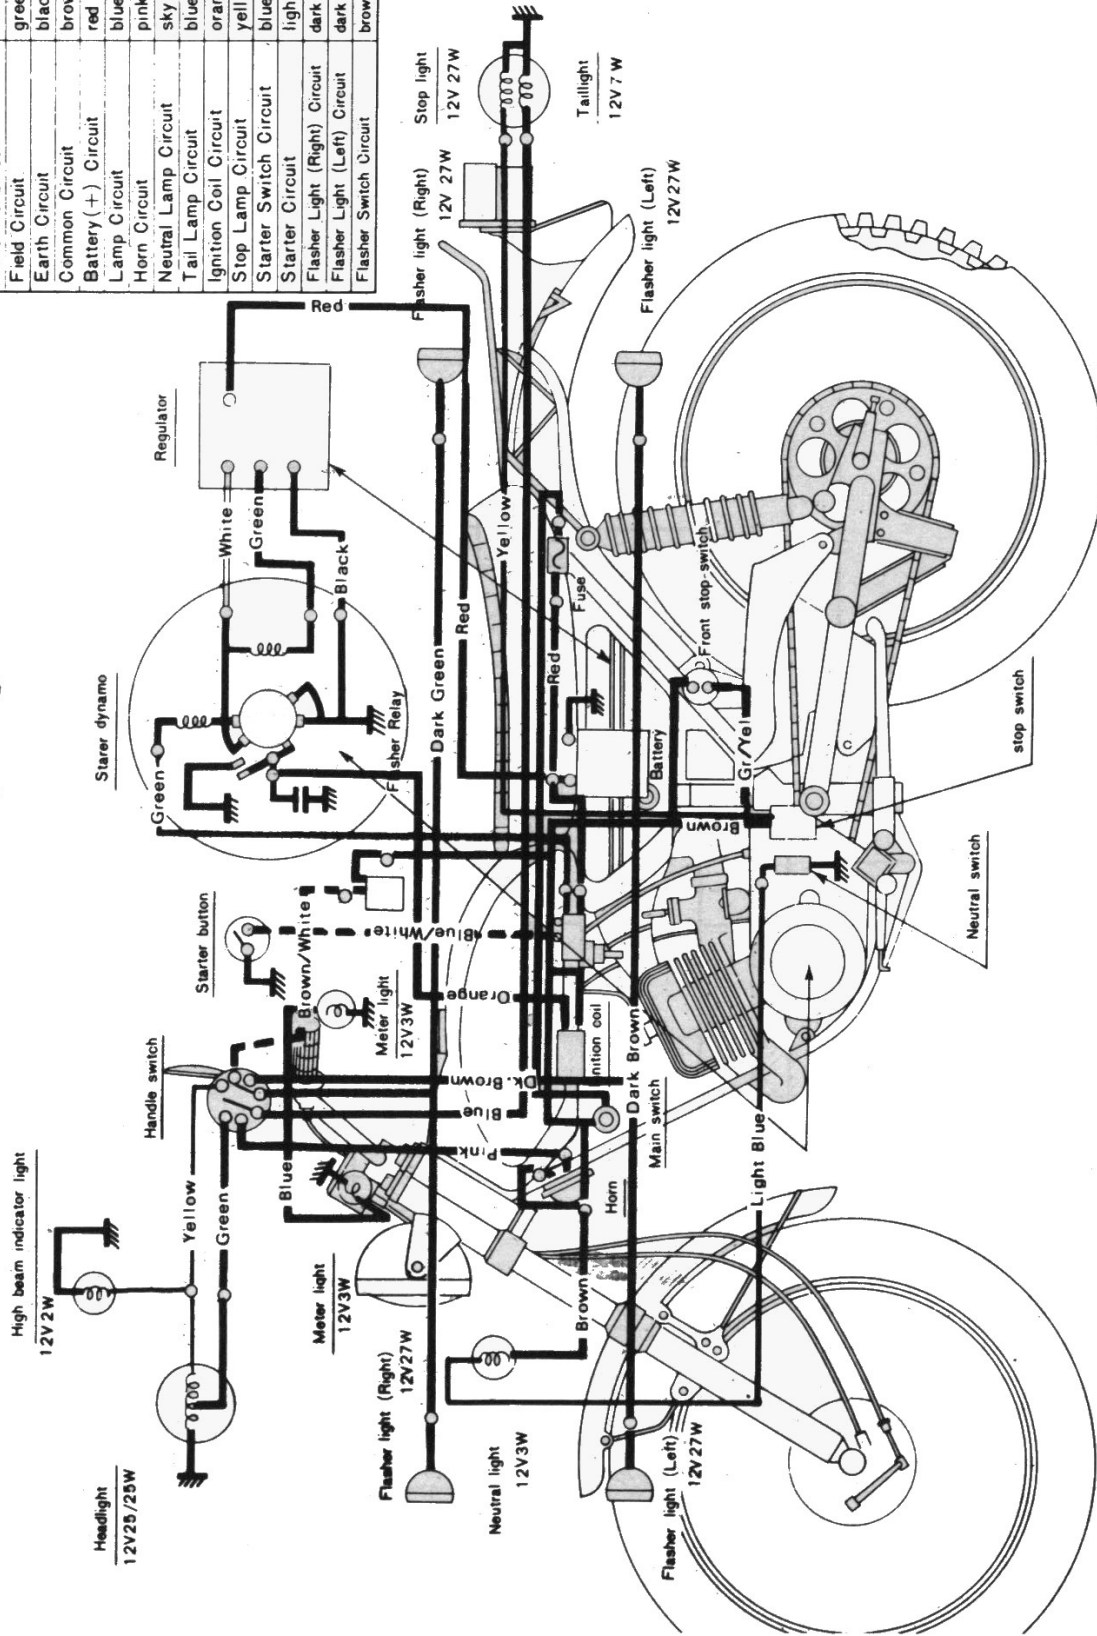

Wiring Diagrams

Chart of wire colors

Armature Circuit	white
Field Circuit	green
Earth Circuit	black
Common Circuit	brown
Battery (+) Circuit	red
Lamp Circuit	blue
Horn Circuit	pink
Neutral Lamp Circuit	sky blue
Tail Lamp Circuit	blue
Ignition Coil Circuit	orange
Stop Lamp Circuit	yellow
Starter Circuit	blue-white
Flasher Light (Right) Circuit	light green
Flasher Light (Left) Circuit	dark green
Flasher Switch Circuit	dark brown
Flasher Switch Circuit	brown-white