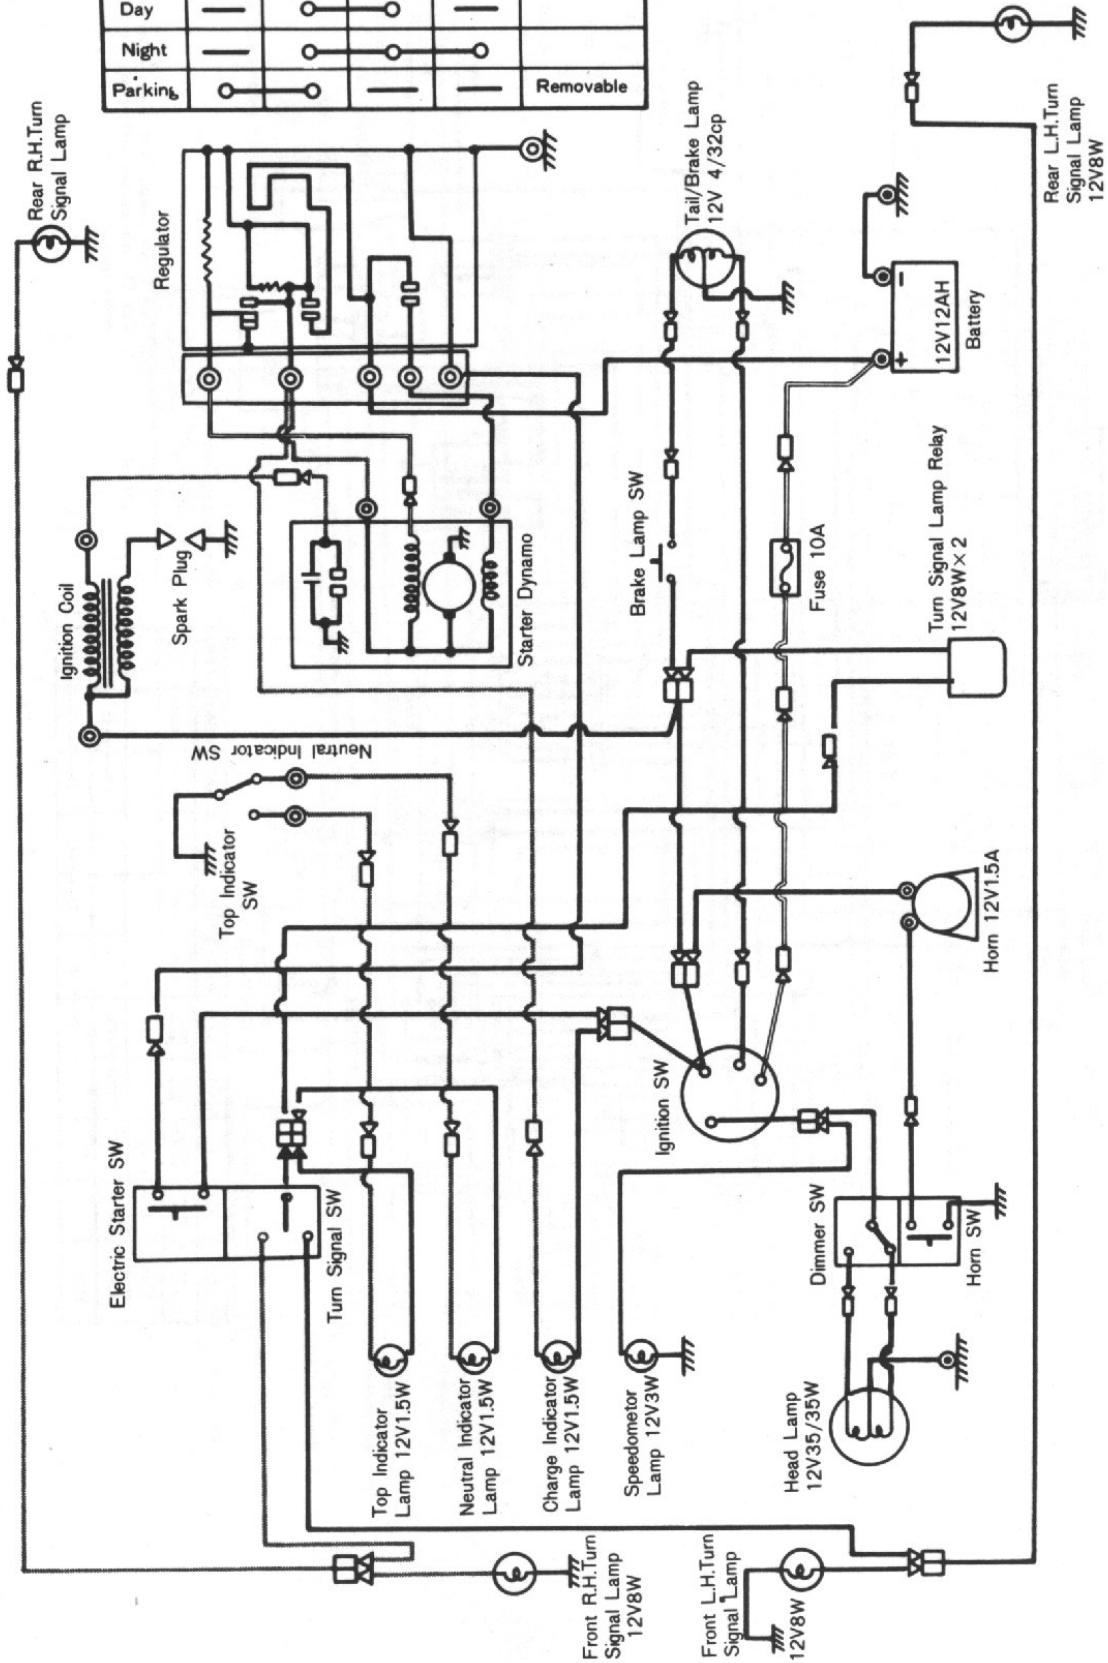

	TAIL	BAT	COIL HORN	H.L.	KEY
Stop	—	—	—	—	Removable
Day	—	○	○	—	
Night	—	○	○	○	
Parking	○	○	—	—	Removable

BIL-A